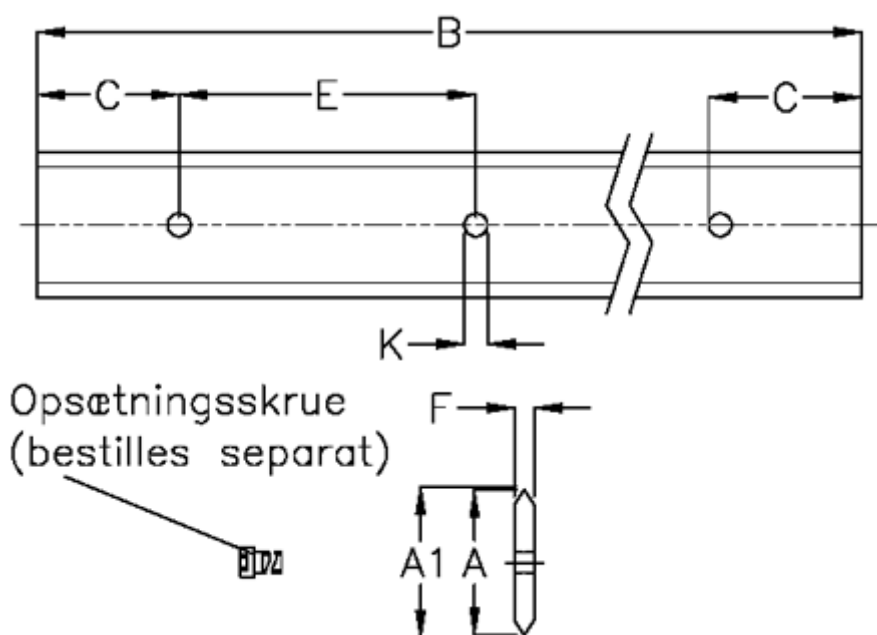

Article number: 0591241436

Description: Hepco SL2 spacer slide
SS S 50-1436

Measures

A	= 50
A1	= 50.83
B	= 1436
C	= 43.0
E	= 90
F	= 4.7
For bearing	= 25
For screw	= M6x16

K	= 7.0
Weight kg/1000	= 1700